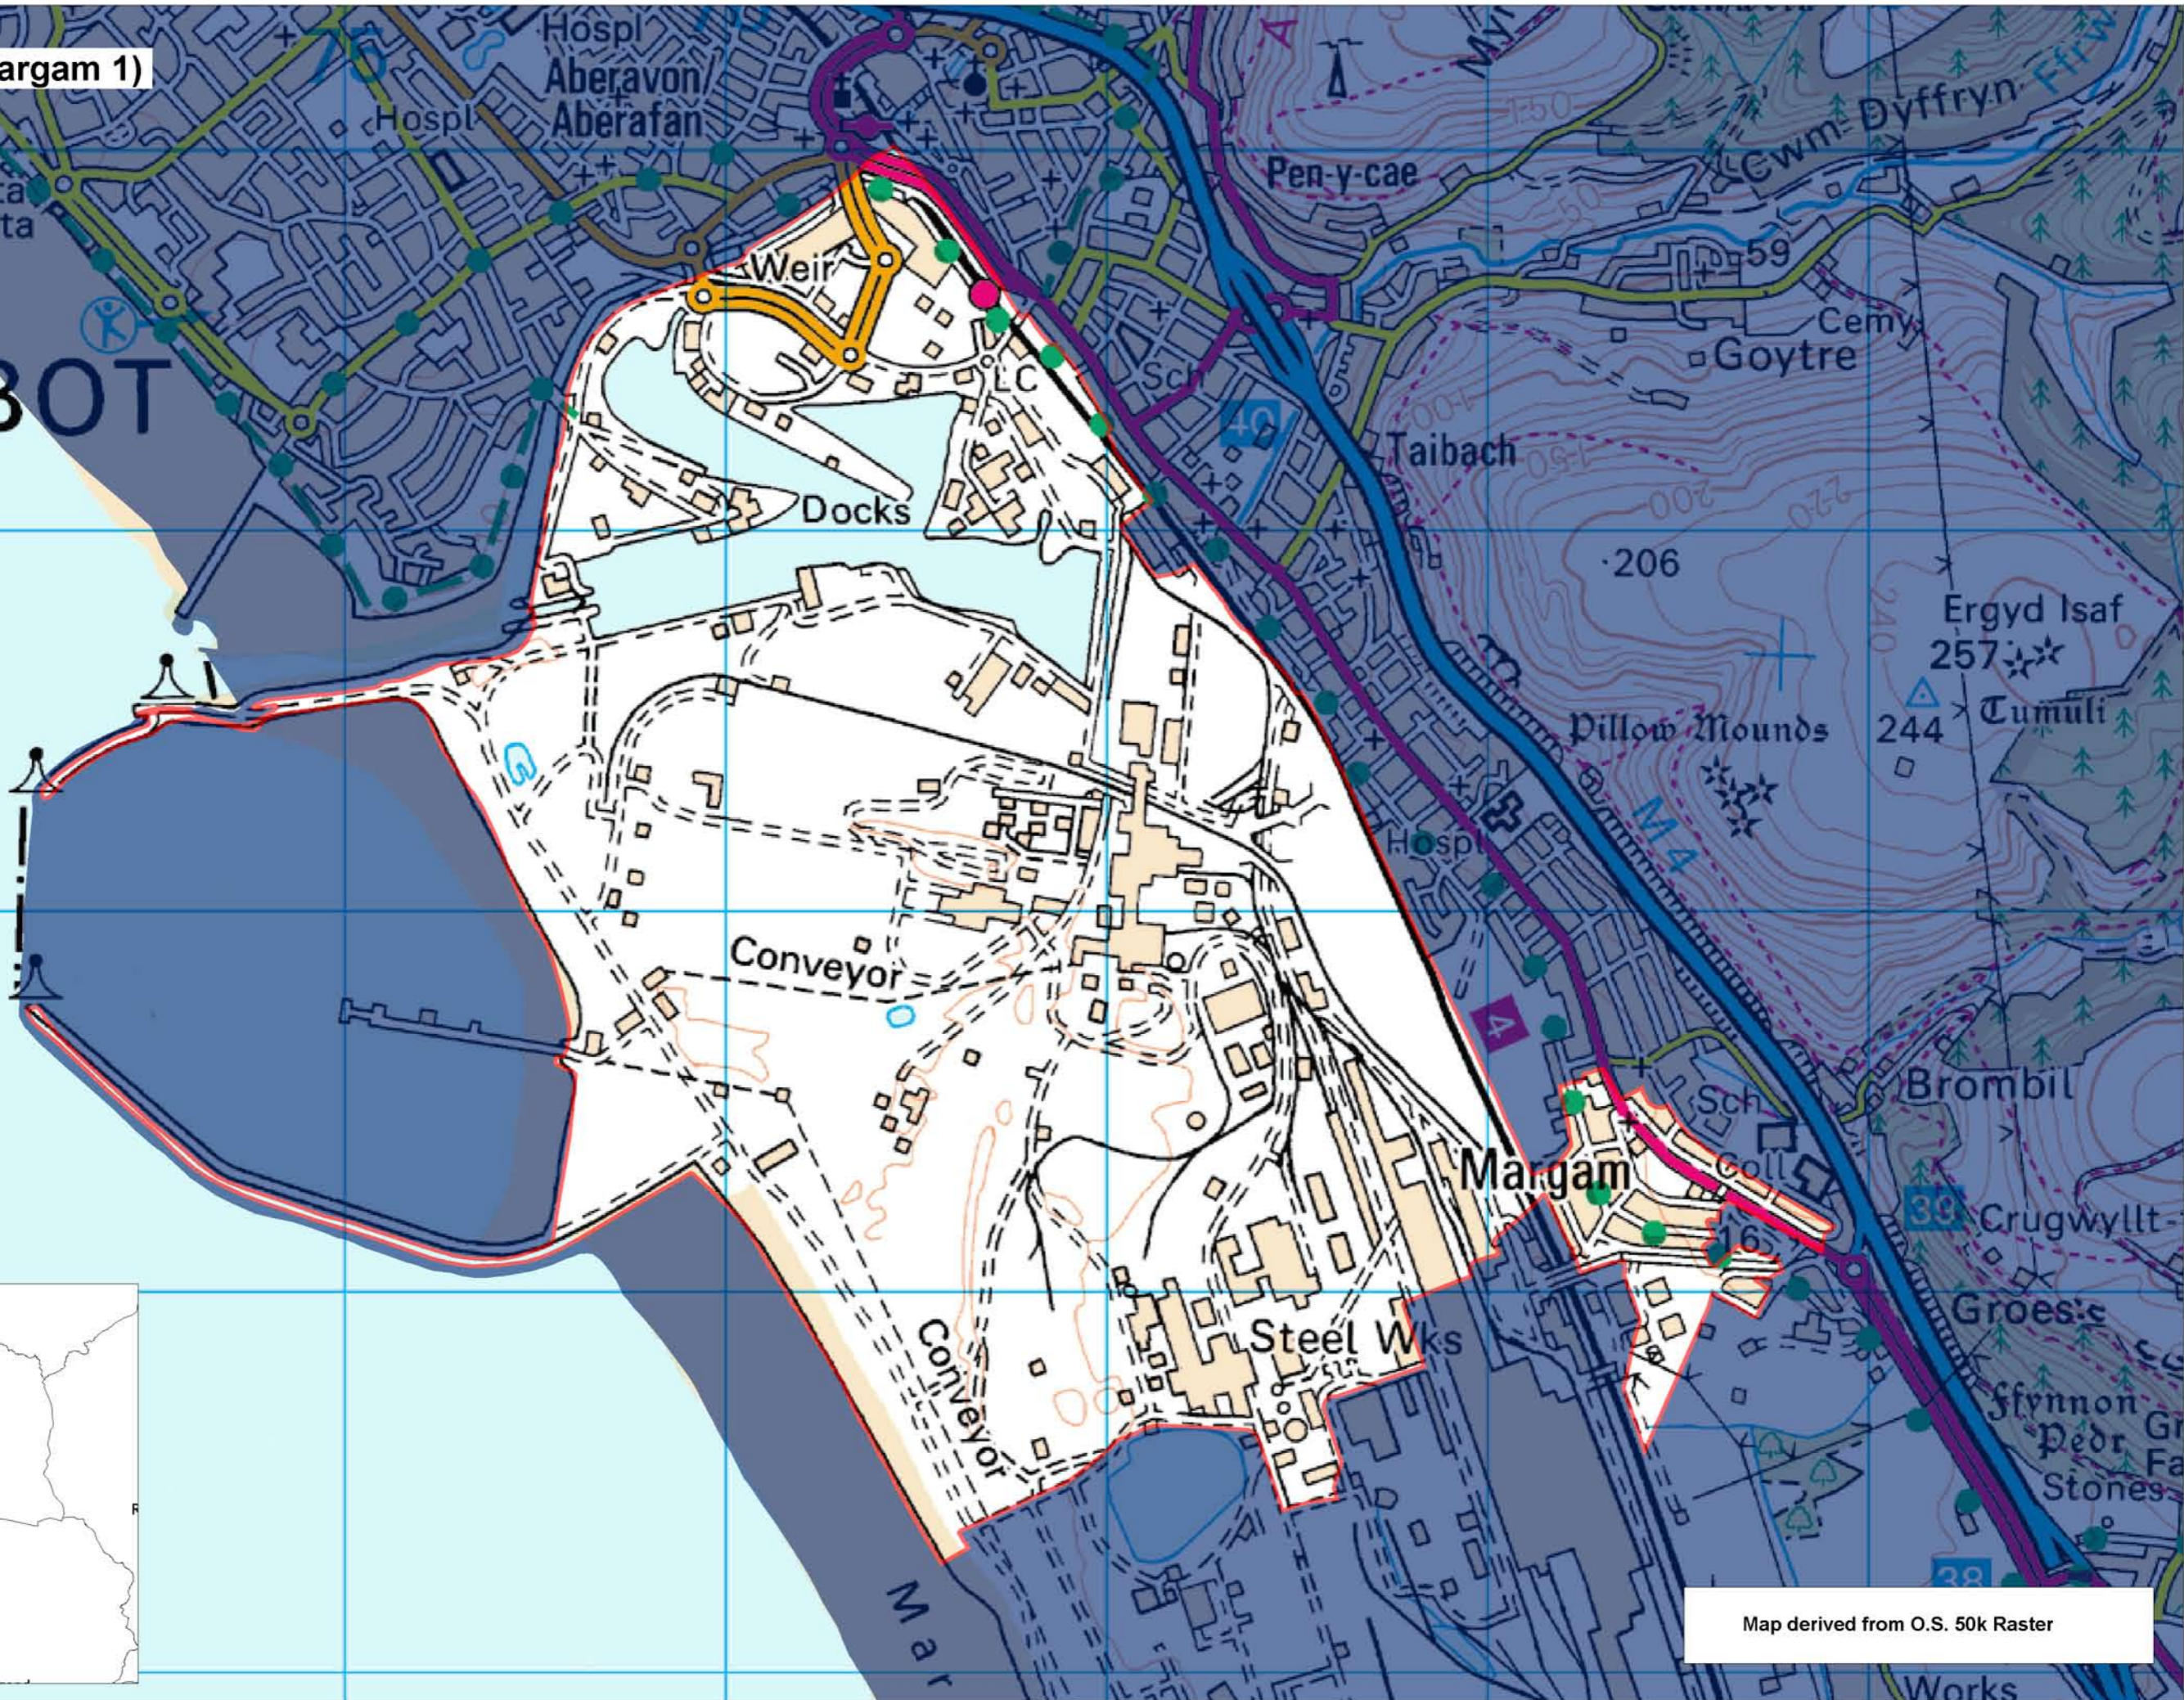

W01000932 (Margam 1)

TALBOT

Map derived from O.S. 50k Raster